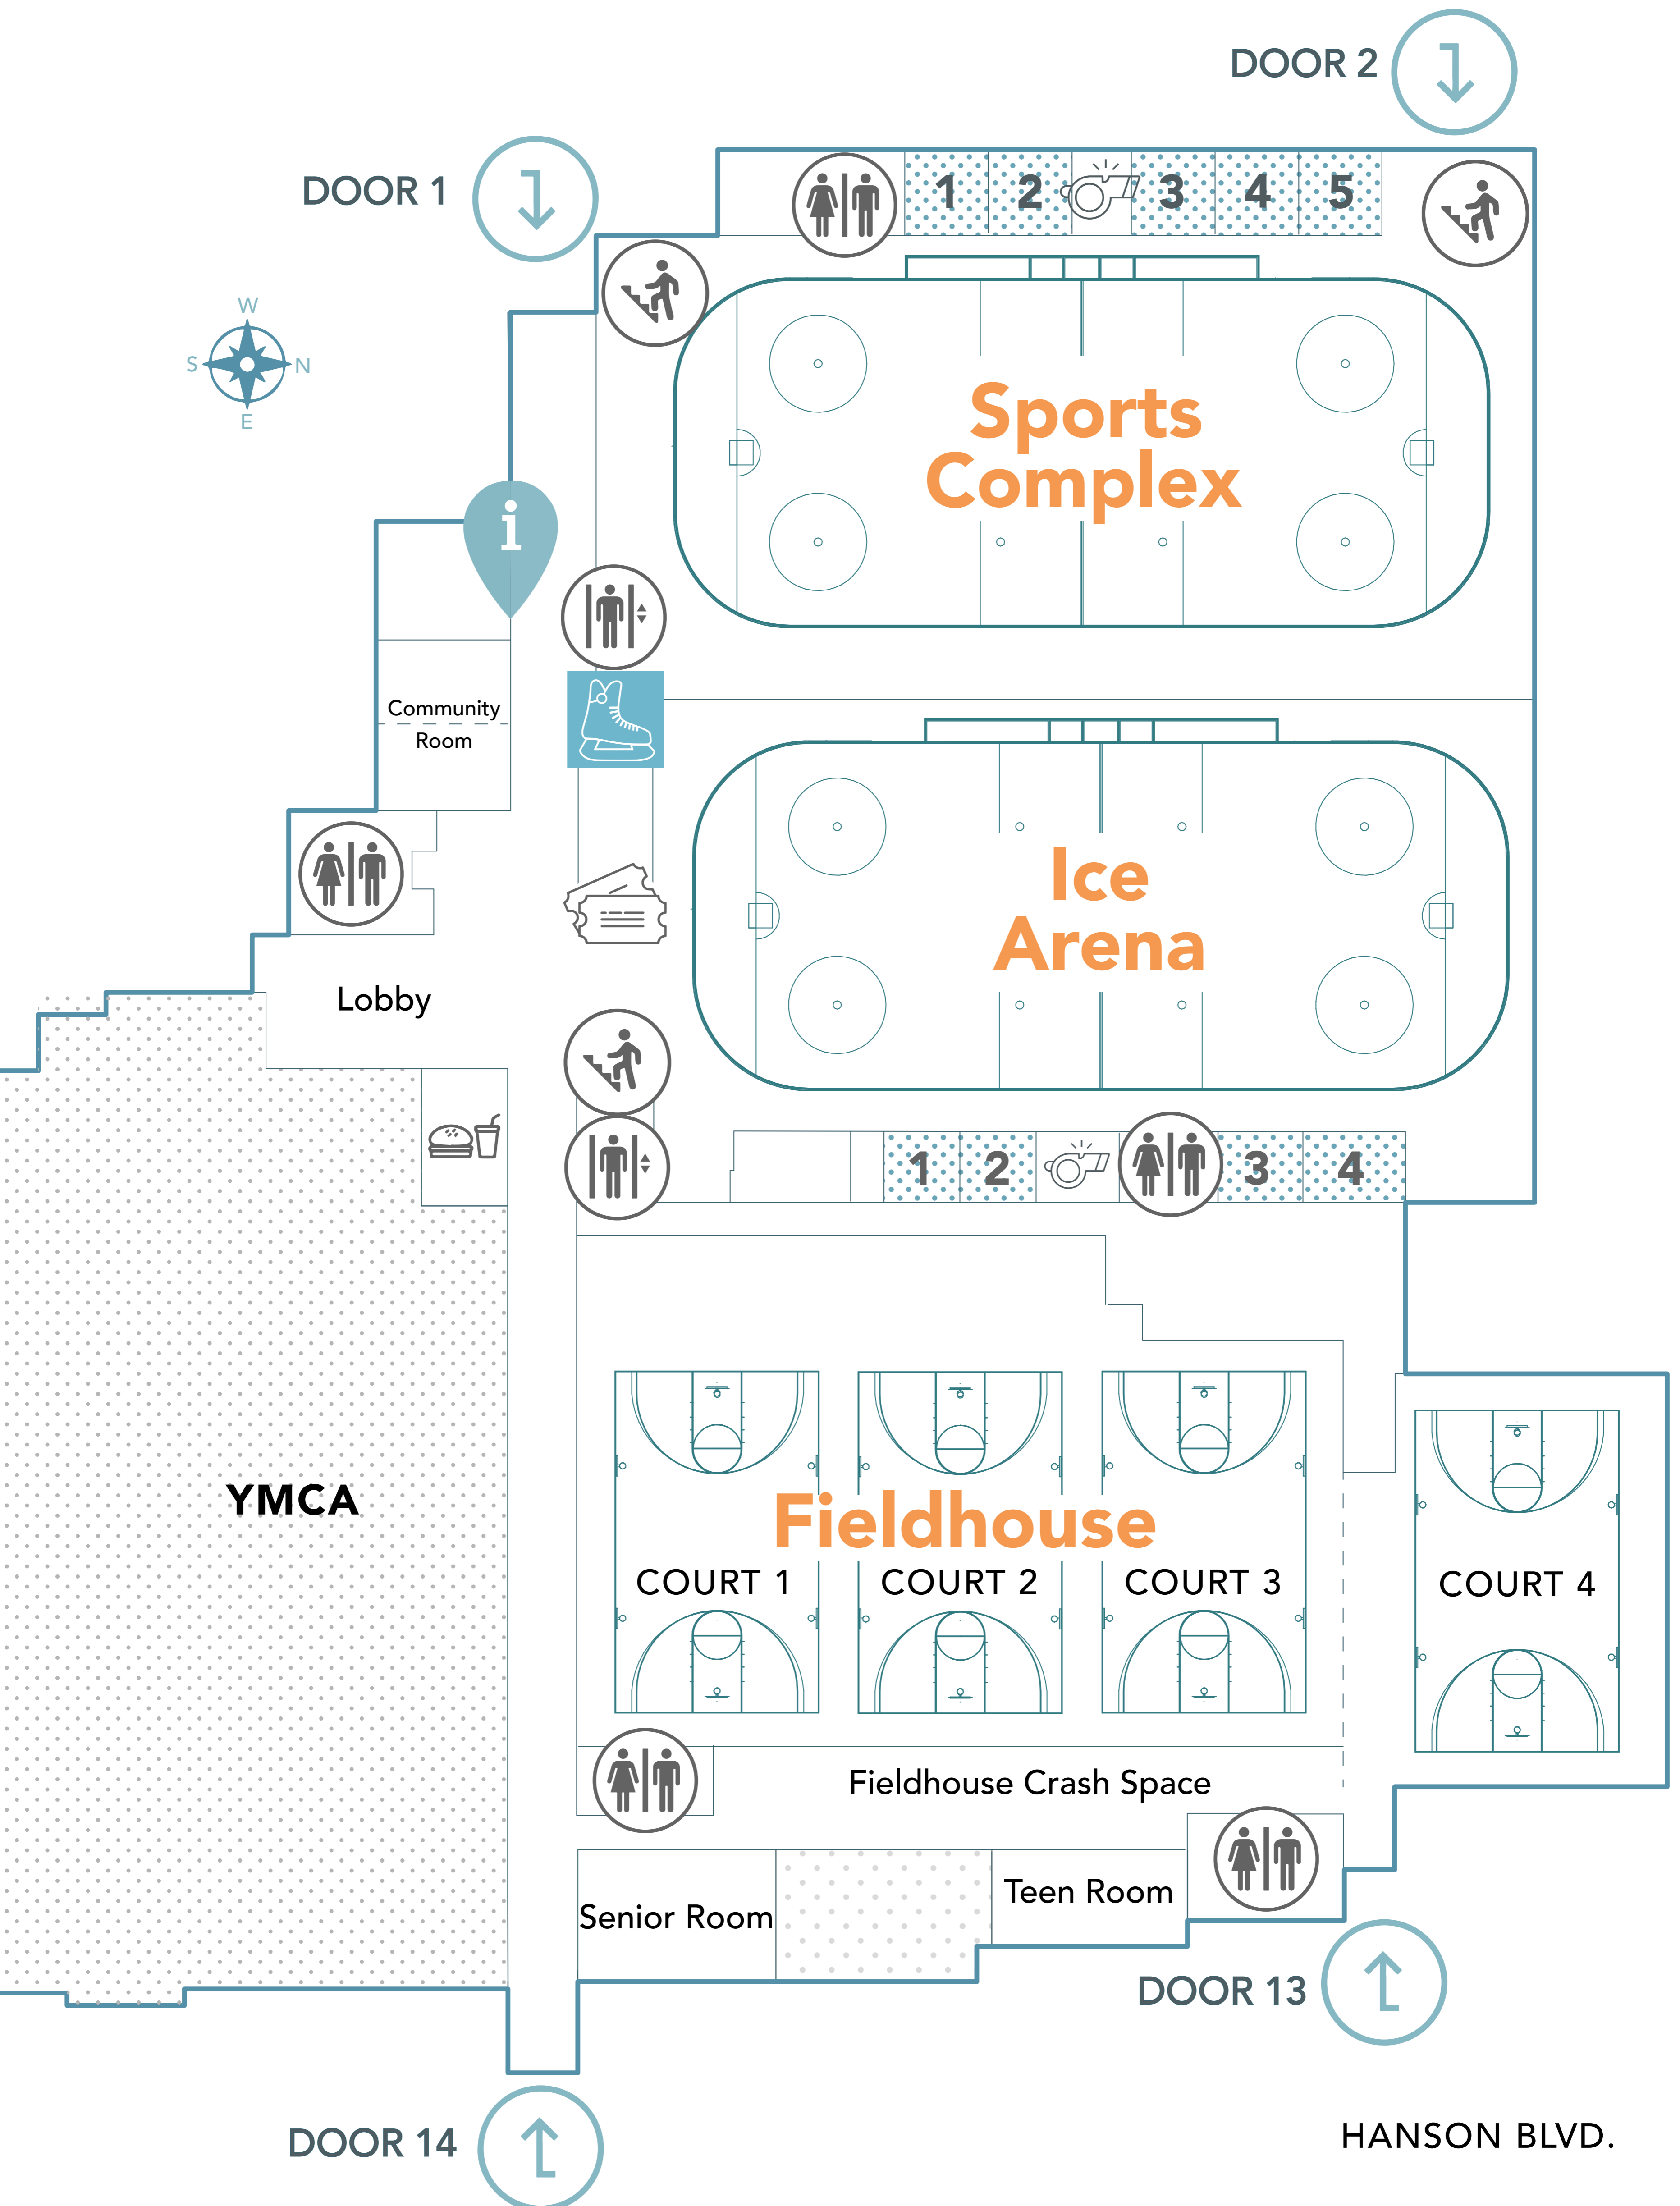

UPPER LEVEL

LOWER LEVEL

KEY

- | | |
|----------------------|-------------------------|
| CONCESSIONS | RESTROOMS |
| ELEVATOR | STAIRS |
| ENTRANCE | TEAM/LOCKER ROOM |
| INFORMATION DESK | TICKET BOOTH |
| PRO SHOP | WALKING / JOGGING TRACK |
| REFEREE / COACH ROOM | YMCA |